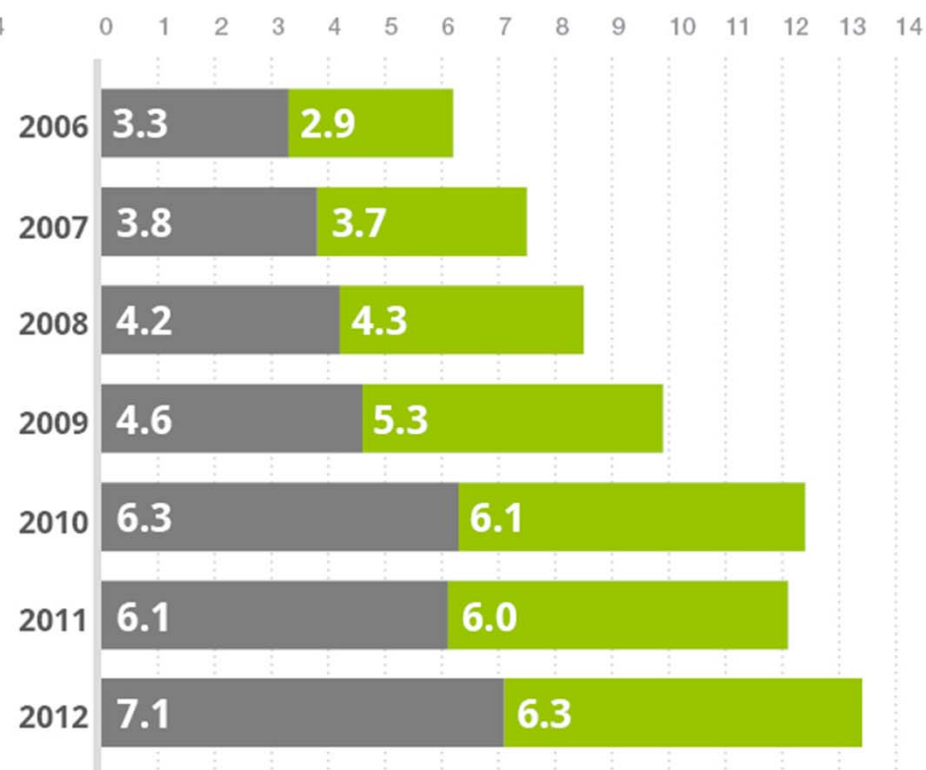

Reckon Personality

Reckon 

GROUP TRENDS

OPERATING REVENUE

\$ MILLIONS

● Half Year

● 2nd Half

EBITDA

\$ MILLIONS

● Half Year

● 2nd Half

Reckon **R**

GROUP TRENDS

NPBT

\$ MILLIONS

● Half Year

● 2nd Half

EPS

CENTS

● Half Year

● 2nd Half

Reckon **R**

A stylized illustration of a city skyline on the left side of the slide. It features several buildings in shades of blue and grey. One prominent building has a tall, thin spire with a circular globe-like structure near the top. Another building has a grid of windows. The style is flat and modern.