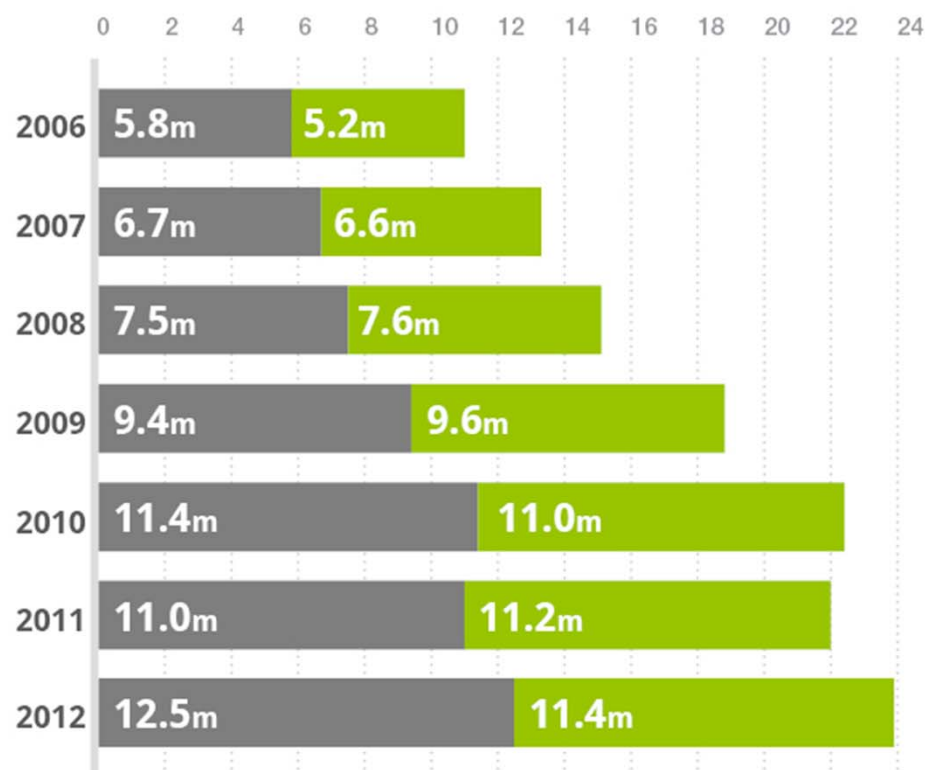

Reckon Personality

Reckon 

GROUP TRENDS

OPERATING REVENUE

\$ MILLIONS

● Half Year

● 2nd Half

EBITDA

\$ MILLIONS

● Half Year

● 2nd Half

Reckon **R**

GROUP TRENDS

NPBT

\$ MILLIONS

● Half Year

● 2nd Half

EPS

CENTS

● Half Year

● 2nd Half

Reckon **R**

A stylized illustration of a city skyline on the left side of the slide. It features several buildings in shades of blue and grey. One prominent building has a tall, thin spire with a circular globe-like structure near the top. Another building has a grid of windows. The style is flat and modern.