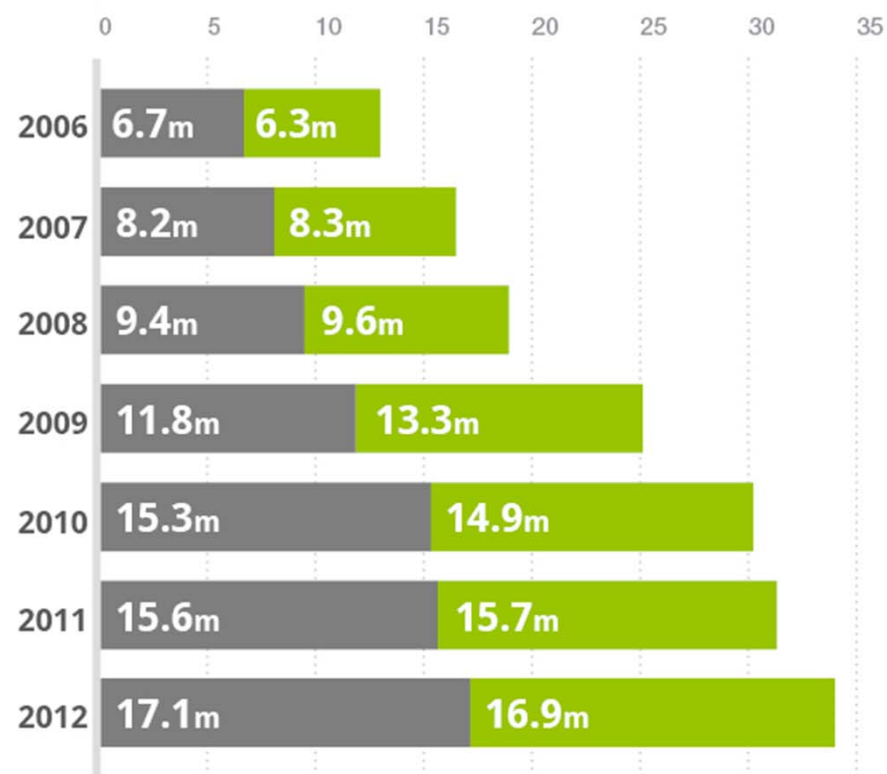

Reckon Personality

Reckon 

GROUP TRENDS

OPERATING REVENUE

\$ MILLIONS

● Half Year

● 2nd Half

EBITDA

\$ MILLIONS

● Half Year

● 2nd Half

Reckon **R**

GROUP TRENDS

NPBT

\$ MILLIONS

● Half Year

● 2nd Half

EPS

CENTS

● Half Year

● 2nd Half

Reckon **R**

A stylized illustration of a city skyline on the left side of the slide. It features several buildings in shades of blue and grey. One prominent building has a tall, thin spire with a circular globe-like structure near the top. Another building has a grid of windows. The style is flat and modern.