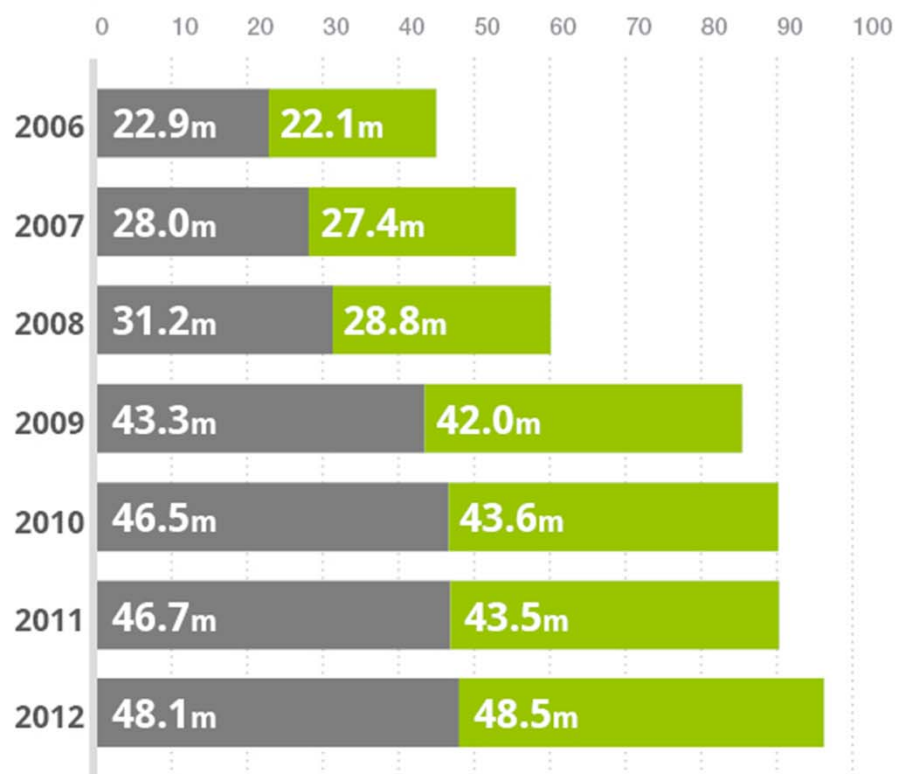

Reckon Personality

Reckon 

GROUP TRENDS

OPERATING REVENUE

\$ MILLIONS

● Half Year

● 2nd Half

EBITDA

\$ MILLIONS

● Half Year

● 2nd Half

Reckon **R**

GROUP TRENDS

NPBT

\$ MILLIONS

● Half Year

● 2nd Half

EPS

CENTS

● Half Year

● 2nd Half

Reckon **R**

A stylized illustration of a city skyline on the left side of the slide. It features several buildings in shades of blue and grey. One prominent building has a tall, thin spire with a circular globe-like structure near the top. Another building has a grid of windows. The style is flat and modern.