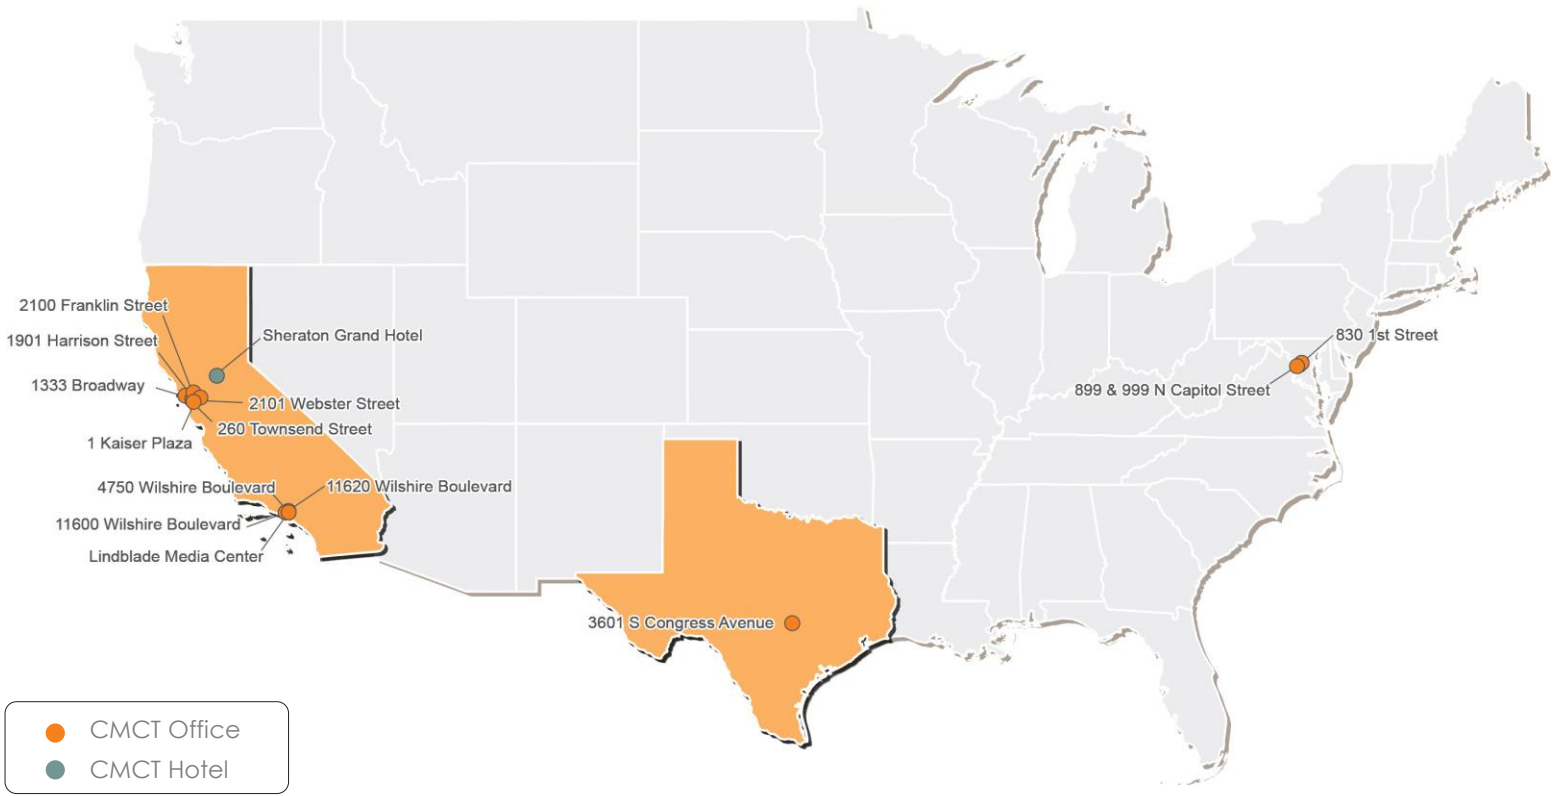

899 & 999 N Capitol Street
Washington, D.C.

3601 S Congress Avenue
Austin

- INDEX
- CMCT GEOGRAPHY

NORTHERN CALIFORNIA

- 1 Kaiser Plaza
- 1333 Broadway
- 1901 Harrison
- 2100 Franklin
- 2101 Webster
- 260 Townsend
- Sheraton Grand Hotel

DISTRICT OF COLUMBIA

- 830 1st Street
- 899 North Capitol
- 999 North Capitol

SOUTHERN CALIFORNIA

- 11600 & 11620 Wilshire
- 4750 Wilshire Boulevard
- Lindblade Media Center

TEXAS

- 3601 S Congress Avenue

CMCT

PORTFOLIO 1 KAISER PLAZA

- INDEX
- CMCT GEOGRAPHY

NORTHERN CALIFORNIA

- 1 Kaiser Plaza
- 1333 Broadway
- 1901 Harrison
- 2100 Franklin
- 2101 Webster
- 260 Townsend
- Sheraton Grand Hotel

DISTRICT OF COLUMBIA