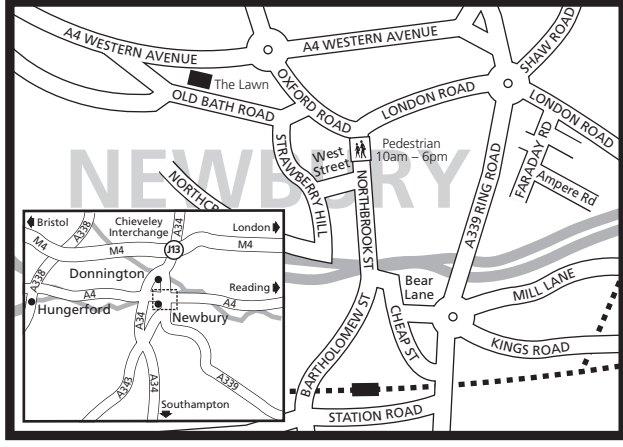

**AGM of Micro Focus International plc to be held at The Lawn, 22-30 Old Bath Road, Newbury, Berkshire RG14 1QN on 26 September 2013 at 3pm (UK time).**

**Directions to Micro Focus:** From the M4 junction 13, follow the A34 (Newbury bypass) to the Bath Road Junction for Hungerford and Speen – Follow signs for Newbury A4 – Turn right just past the Starting Gate Pub (on left) into Old Bath Road – Micro Focus is located on the left-hand side, approximately ¼ mile along. Please note: Northbrook Street is pedestrianised from 10am till 6pm weekdays.

**From South:** As inset A4 exit A34.

**Public Transport:** A short taxi ride from rail and bus stations.

**Telephone:** +44 (0)1635 565200

2

**Equiniti  
Aspect House  
Spencer Road  
Lancing  
BN99 6ZL**