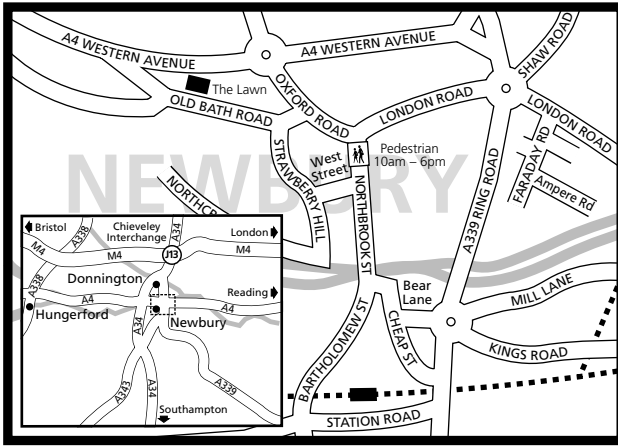

The Annual General Meeting of Micro Focus International plc is to be held at The Lawn, 22-30 Old Bath Road, Newbury, Berkshire RG14 1QN on 24 September 2015 at 3pm (UK time).

Directions to Micro Focus: From the M4 junction 13, follow the A34 (Newbury bypass) to the Bath Road Junction for Hungerford and Speen – Follow signs for Newbury A4 – Turn right just past the Starting Gate Pub (on left) into Old Bath Road – Micro Focus is located on the left-hand side, approximately ¼ mile along. Please note: Northbrook Street is pedestrianised from 10am till 6pm weekdays.

From South: As inset A4 exit A34.

Public transport: A short taxi ride from rail and bus stations.

Telephone: +44 (0)1635 565200

Freeport RTHJ-CLLL-KBKU
Equiniti
Aspect House
Spencer Road
Lancing
BN99 8LU